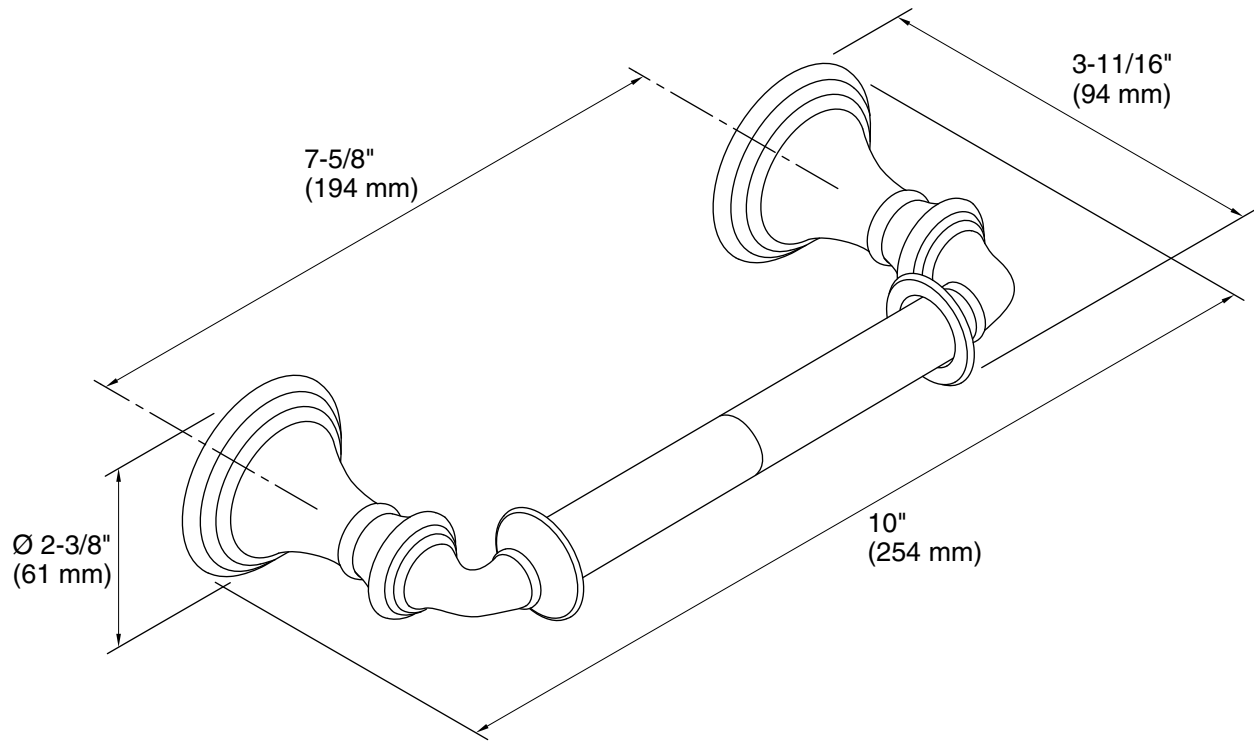

Technical Information

All product dimensions are nominal.

Material: Brass, Zinc

Notes

Install this product according to the installation guide.